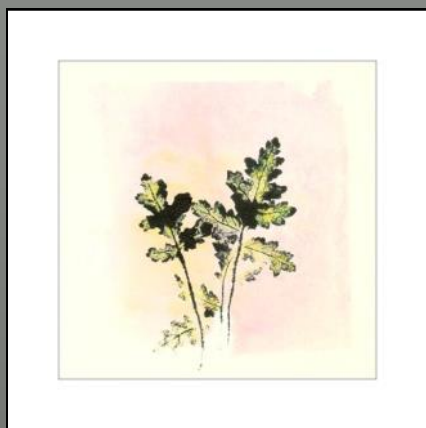

ID #: MP-2

Finished Size: 12 x 12

Image Size: 10 x 10

Price (Print only, faux mat): $55

Price (Framed, faux mat): $90

Finished Size: 16 x 16

Image Size: 12 x 12

Price (Print only, faux mat): $85

Price (Framed, faux mat): $160